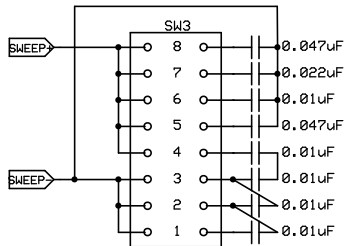

**WAH MOD PARTS**  
 \_VOL = 47k+20k Tripot  
 \_MID = 100k Tripot  
 \_MID = 1.5k+1k Tripot  
 GAIN = 500R Tripot  
 SWEEP = 8-Way DIP switch

<b>Jen Double Sound</b>		
<b>Wah-Fuzz</b>		
Frank Triggs	Rev 1.1	1
	27/09/2006	