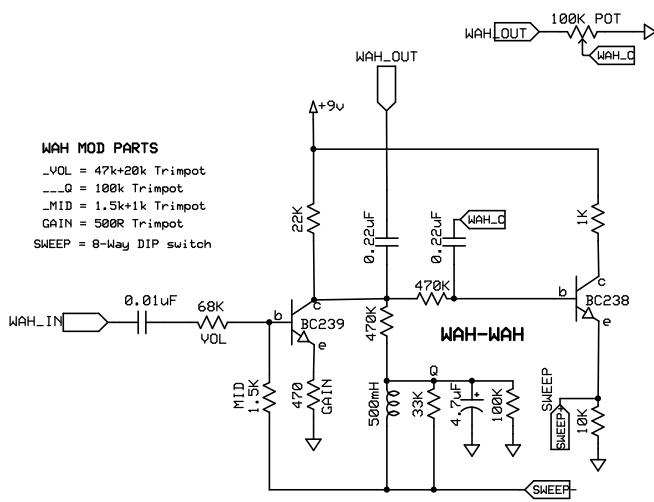

**WAH MOD PARTS**  
 \_VOL = 47k+20k Tripot  
 \_MID = 100k Tripot  
 \_MID = 1.5k+1k Tripot  
 GAIN = 500R Tripot  
 SWEEP = 8-Way DIP switch

<b>Jen Double Sound</b>		
<b>Wah-Fuzz</b>		
Frank Triggs	Rev 1.1	1
	27/09/2006	