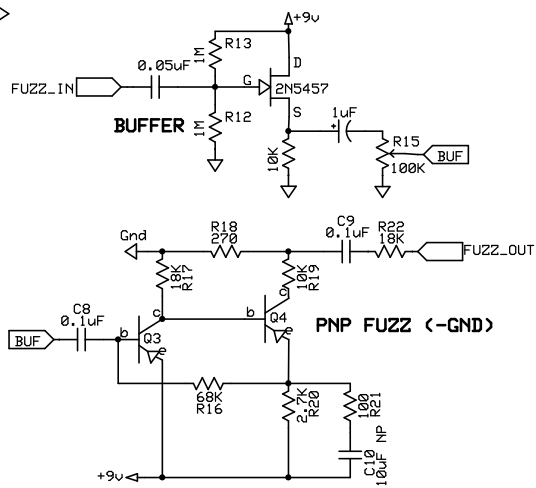

**WAH MOD PARTS**  
 \_VOL = 47k+20k Tripot  
 \_MID = 100k Tripot  
 \_MID = 1.5k+1k Tripot  
 GAIN = 500R Tripot  
 SWEEP = 8-Way DIP switch

<b>Jen Double Sound</b>		
<b>Wah-Fuzz</b>		
Frank Triggs	Rev 1.1	1
	27/09/2006	